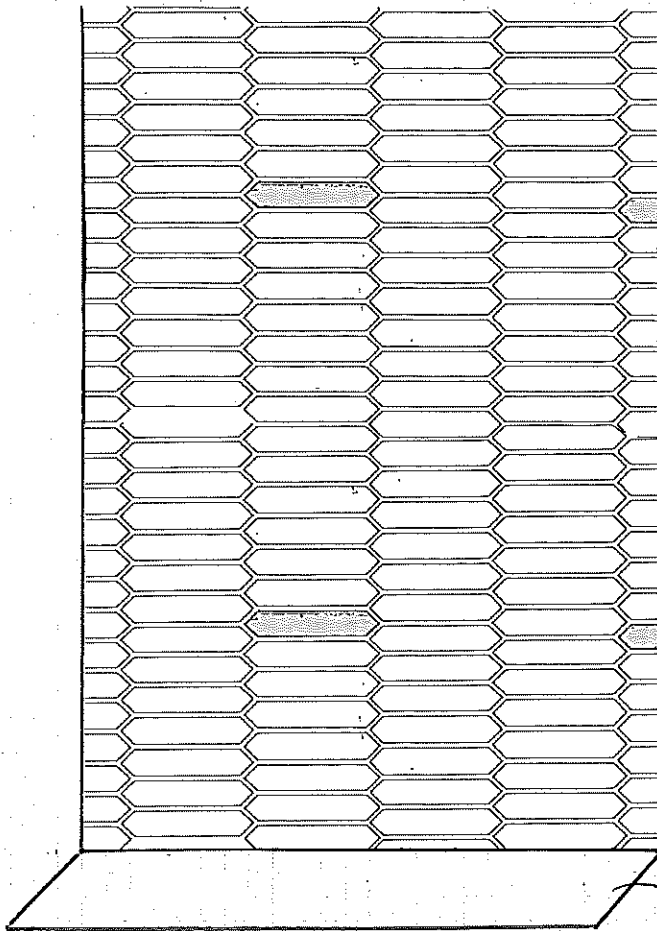

WATERCOLOR PICKET
WHITE 3x12
GRWT: BRIGHT WHITE

NILE WOOL
2x2 CESTINO MOSAIC
GRWT: DOVE GRAY

FLOOR: NILE WOOL
12x24
GRWT: DOVE GRAY

MORNING FOLT
4x34, Lx72

SCHLUTER CORNER WHITE