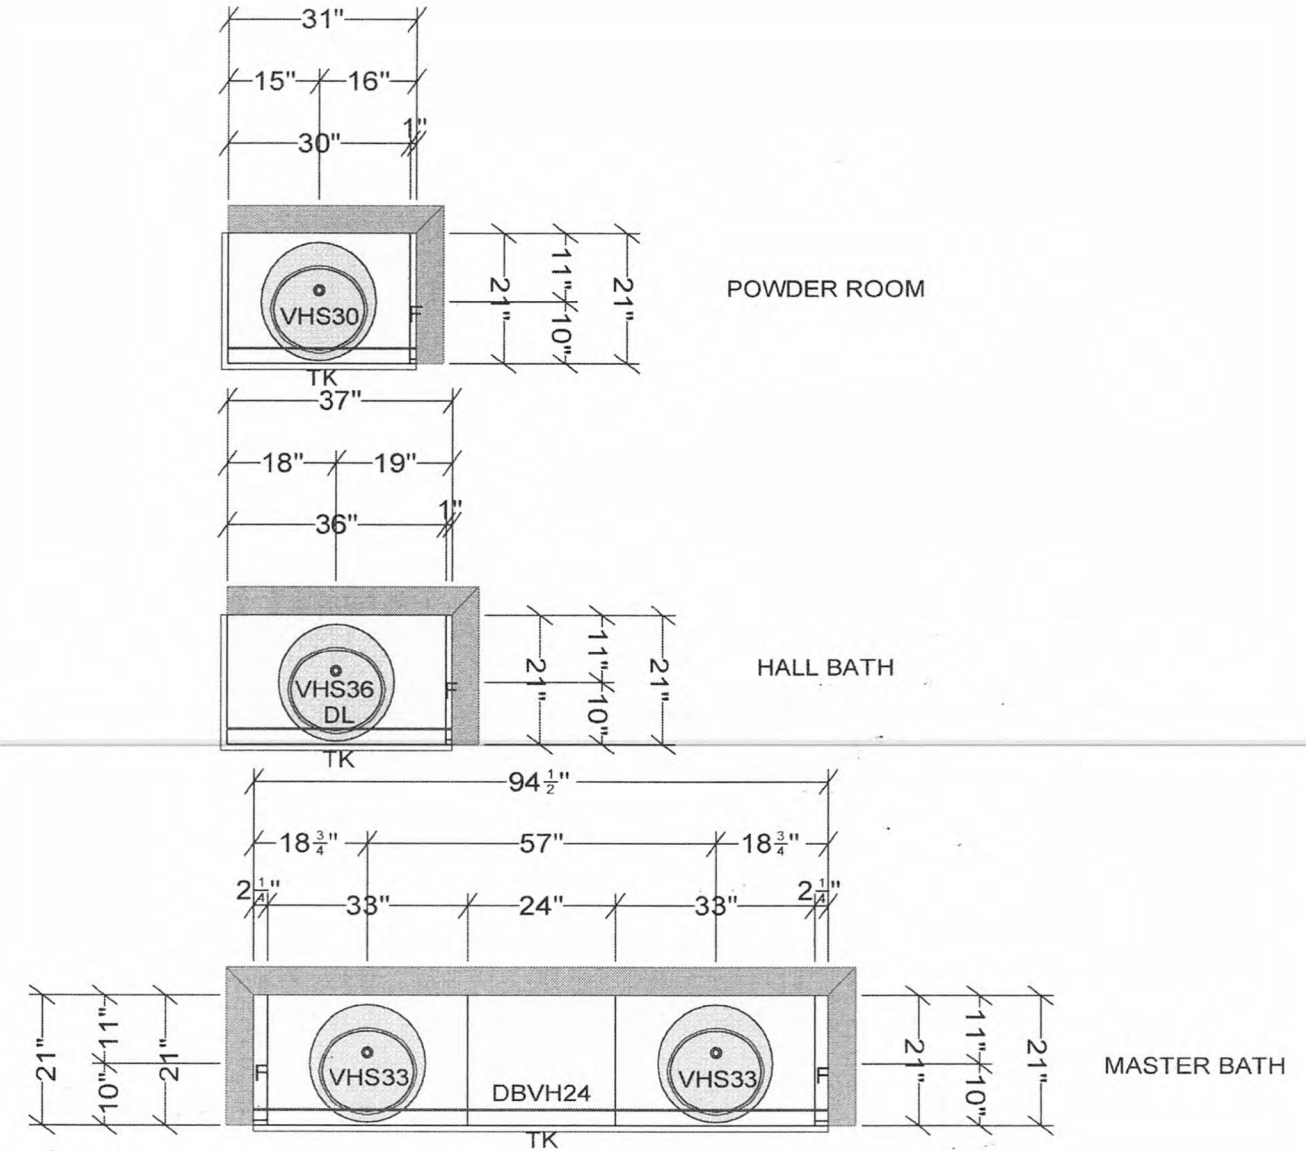

Powder - Hall Bath - Master Bath Floor Plans