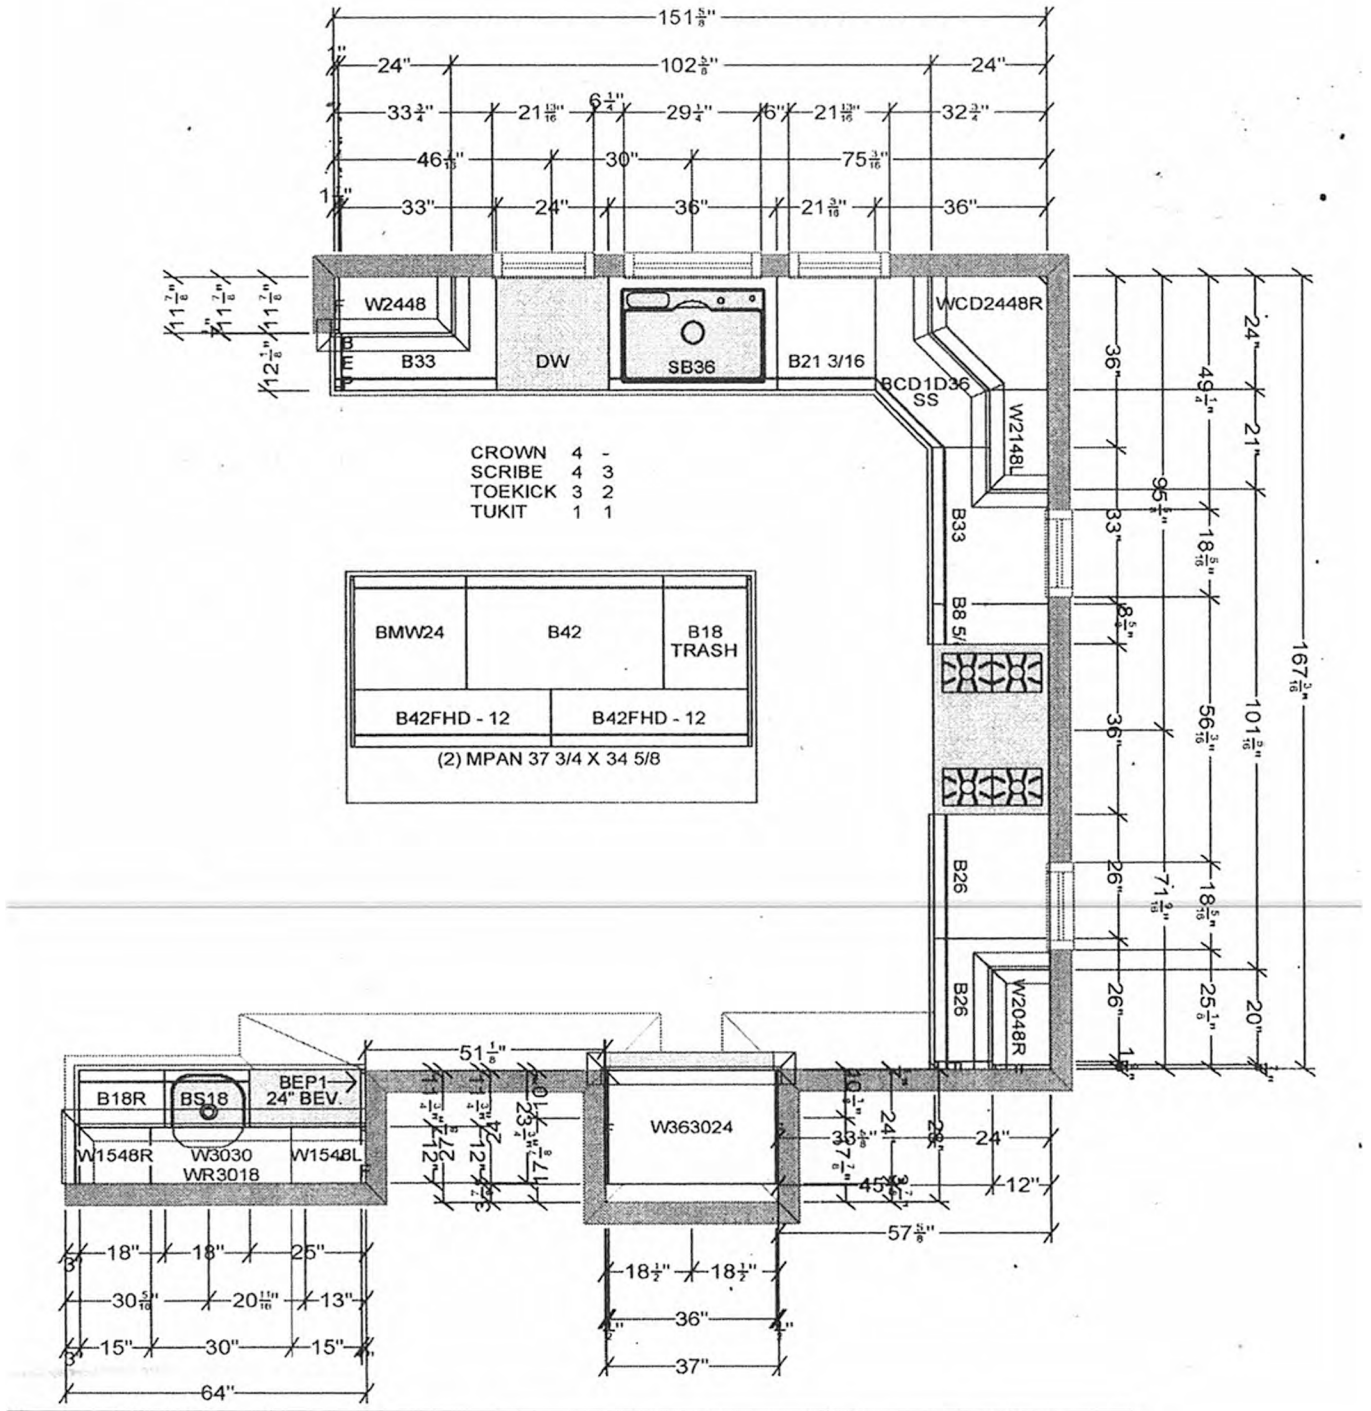

Kitchen Floor Plan