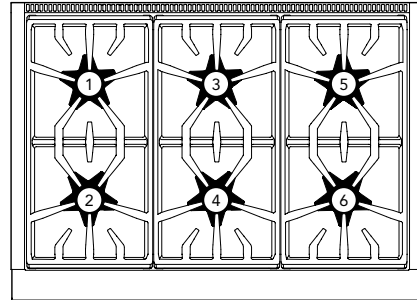

RANGETOP

Total number of cooktop Burners	6
1 – Power of Back Left Burner BTU	15,000 and XLO
2 – Power of Front Left Burner BTU	18,000 and XLO
3 – Power of Back Center Burner BTU	15,000
4 – Power of Front Center Burner BTU	18,000
5 – Power of Back Right Burner BTU	15,000
6 – Power of Front Right Burner BTU	18,000

OVEN

Oven Capacity	5.1 cu. ft.
Cooking Modes	
Bake, Convection Bake, Roast, Broil	
Sabbath	Yes
Self Clean	No
Telescopic Rack(s)	3
Interior Lights	2
Bake Power	20,500 BTU
Broil Power	17,500 BTU
Home Connect® (Wi-Fi Enabled)	Yes
Cavity Interior Dimensions (HxWxD)	16 3/8" x 29 1/8" x 18 5/8"
Cavity Usable Dimensions (HxWxD)	11 1/4" x 25 5/8" x 16 3/4"

DIMENSIONS & WEIGHT

Overall Appliance Dimensions (HxWxD)	35 3/4" – 36 3/4" x 35 15/16" x 24 3/4"
Required Cutout Size (HxWxD)	35 3/4" – 36 3/4" x 36" x 24"
Net Weight	415 lbs.

FEATURES & BENEFITS

- ★ - Exclusive Star® Burner delivers superior flame spread for more even heating with QuickClean Base® designed for easy cleaning
- ★ - 2 ExtraLow® burners offer precision simmering, melting or keeping warm
  - Includes three Full Access® telescopic racks, all with an integrated easy-grip handle
  - Powerful, 20,500 BTU bake and 17,500 BTU broil burners
  - Convection Bake offers precise multi-level baking results

TECHNICAL DETAILS

Circuit Breaker	15 A
Volts	120 V, 60Hz
Energy Source	Gas
Plug Type USA	120V – 3 Prong
Power Cord Length	65" (1,651mm)
Gas Supply	3/4"

WARRANTY

Limited Warranty, Entire Appliance, Parts and Labor	2 Year

SEE PAGE 2 FOR INCLUDED AND OPTIONAL ACCESSORIES