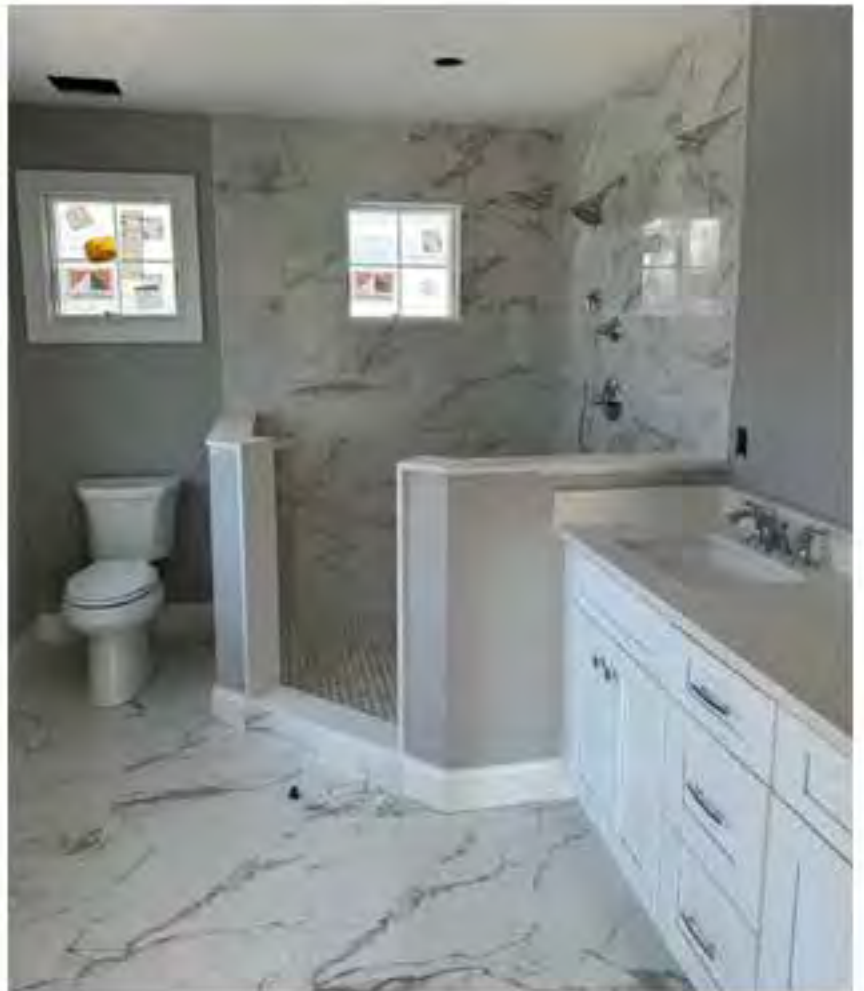

NAME

CLIENT

MASTER BATH LAYOUT (A)

PROJECT

DATE

SCALE

PAGE

OF